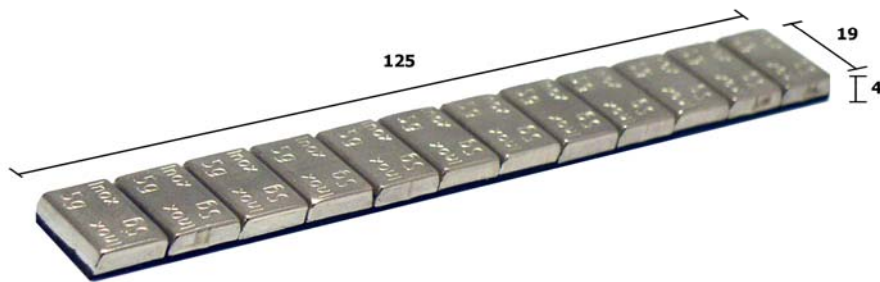

Type/Modello	Material/Materiale	Bonding Tapes/Adesivo	Thickness	Surface Coating Finitura
SPR5FE	Steel	NORMOUNT V2800 HD thickness mm. 0,8	4 mm	Zinc-plated 8 II S
	<i>Shape/Forma</i>	<i>Packing/Confezione</i>		
	60g = 12 x segments 5gr 19mm x 10mm x 4mm	Box 100 pieces Support for cutting included		